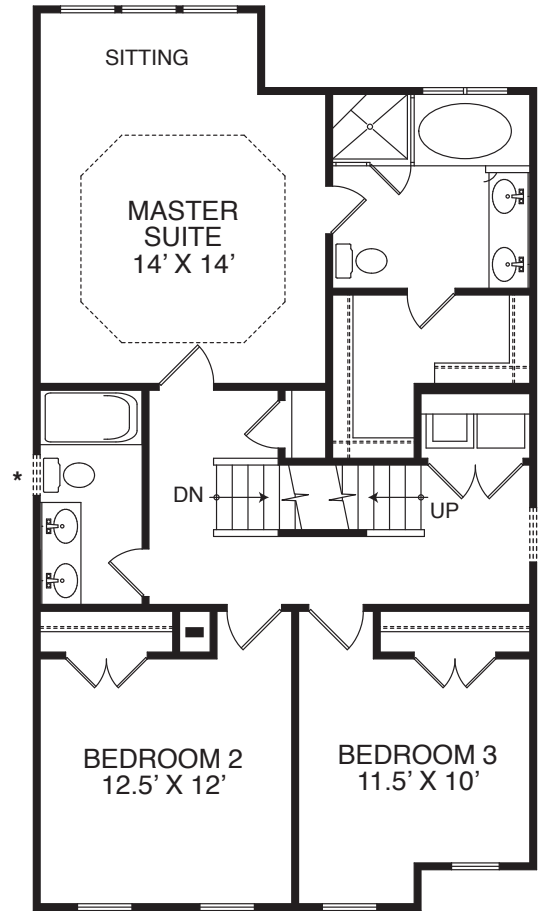

# The Hartford

3 Bedrooms • 2.5 Baths • Walk-in Storage • 2 Car Garage

Options: Bedroom 4 w/ full bath • Rec Room

ELEVATION C

ELEVATION B-2

ELEVATION A

ELEVATION C

ELEVATION B-1

## Floor Plan

\* LEFT AND RIGHT SIDE WINDOWS W/ END UNIT ONLY

FIRST FLOOR

SECOND FLOOR

THIRD FLOOR