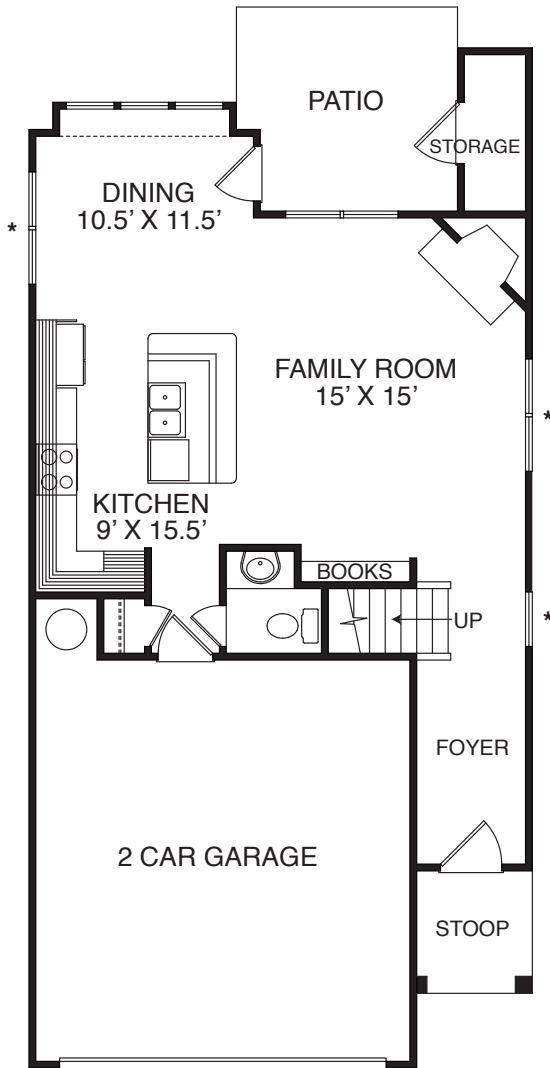

# The Hartford

3 Bedrooms • 2.5 Baths • Walk-in Storage • 2 Car Garage

Options: Bedroom 4 w/ full bath • Rec Room

ELEVATION C

ELEVATION B-2

ELEVATION A

ELEVATION C

ELEVATION B-1

# The Hartford

## Floor Plan

\* LEFT AND RIGHT SIDE WINDOWS W/ END UNIT ONLY

FIRST FLOOR

SECOND FLOOR

THIRD FLOOR