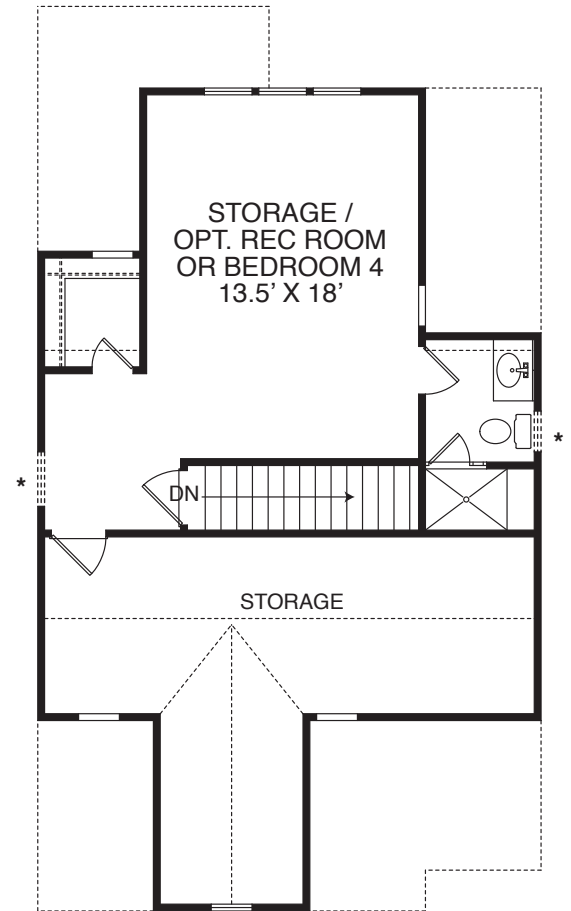

# The Hartford

3 Bedrooms • 2.5 Baths • Walk-in Storage • 2 Car Garage

Options: Bedroom 4 w/ full bath • Rec Room

ELEVATION C

ELEVATION B-2

ELEVATION A

ELEVATION C

ELEVATION B-1

## Floor Plan

\* LEFT AND RIGHT SIDE WINDOWS W/ END UNIT ONLY

FIRST FLOOR

SECOND FLOOR

THIRD FLOOR