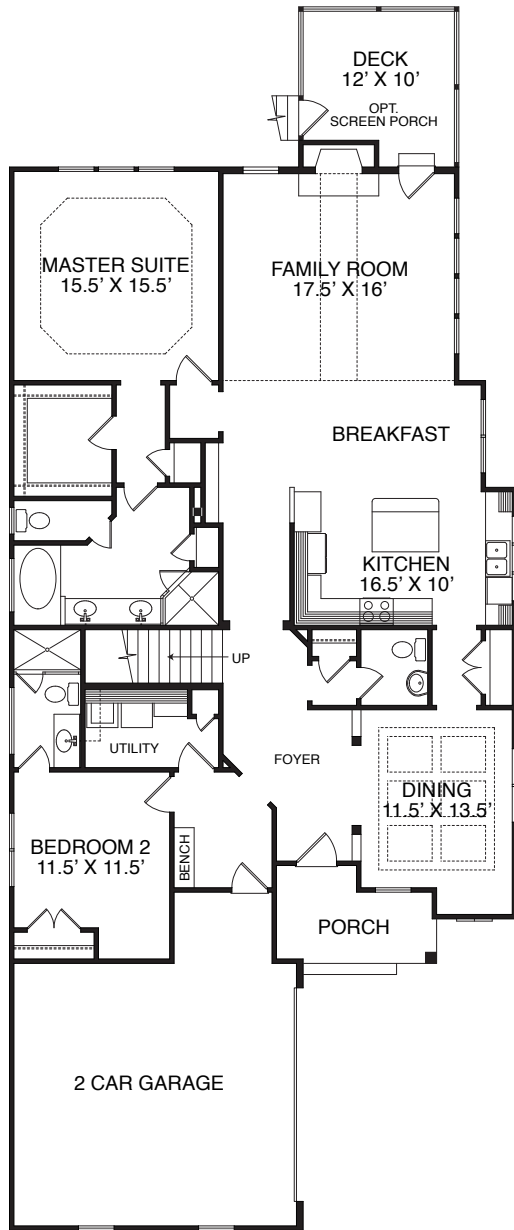

The Harrisburg

4 Bedrooms • 3.5 Baths • Walk-in Storage • 2 Car Garage

Options: Screen Porch • Rec Room

Elevation A

Elevation B

The Harrisburg

Floor Plan
Elevation A

FIRST FLOOR

SECOND FLOOR