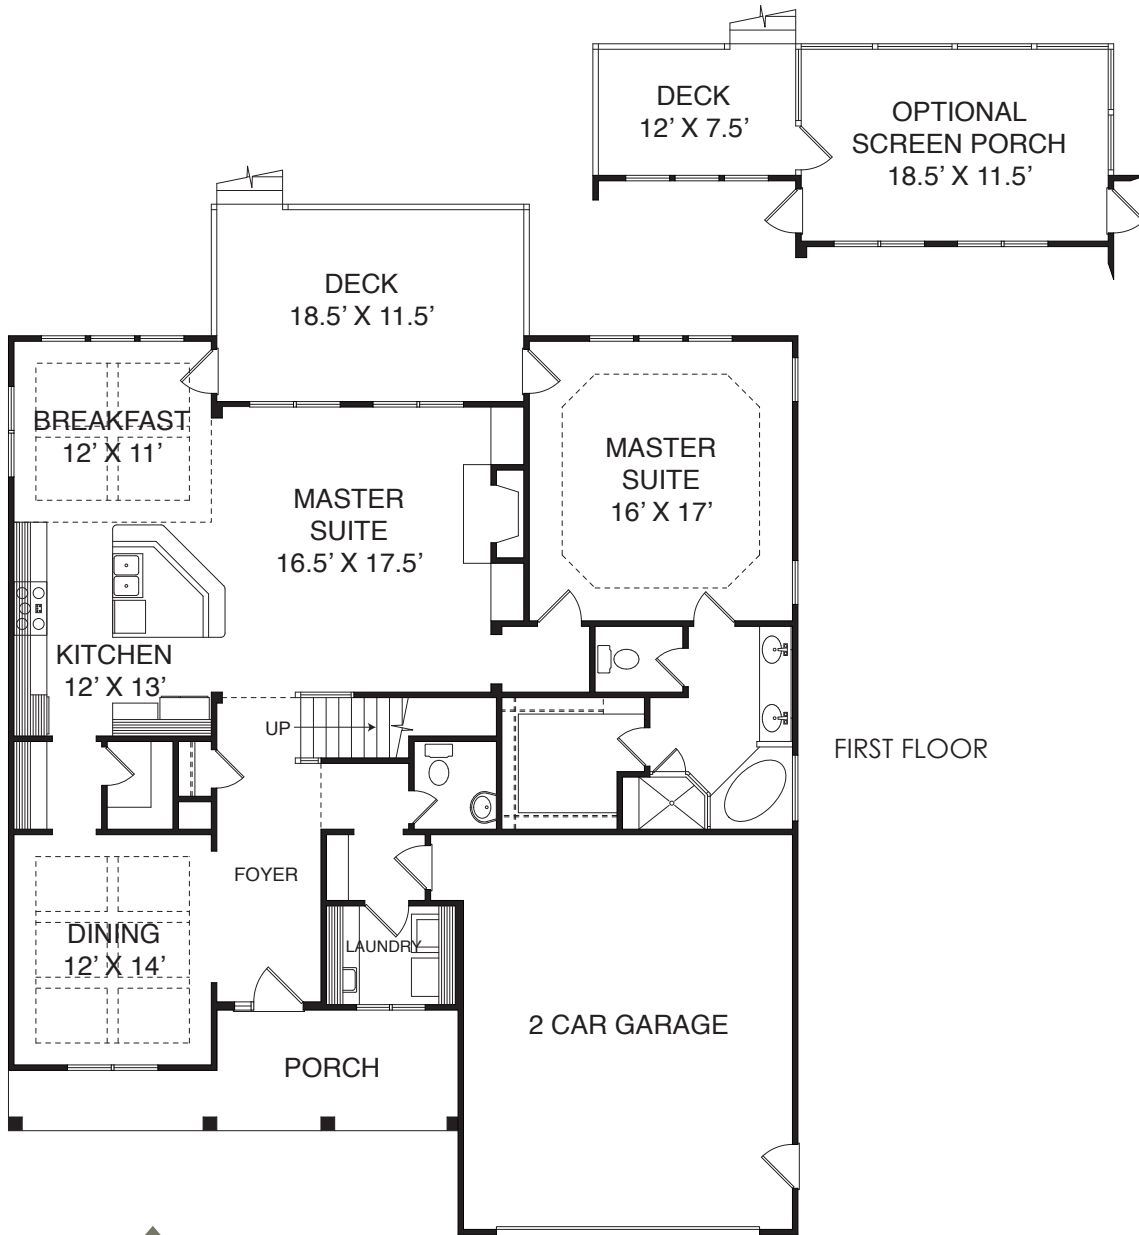

The Boise

4 Bedrooms • 2.5 Baths • Rec Room • Walk-in Storage • 2 Car Garage

Options: Screen Porch • Full Bath

The Boise

Floor Plan

OPTIONAL BATH